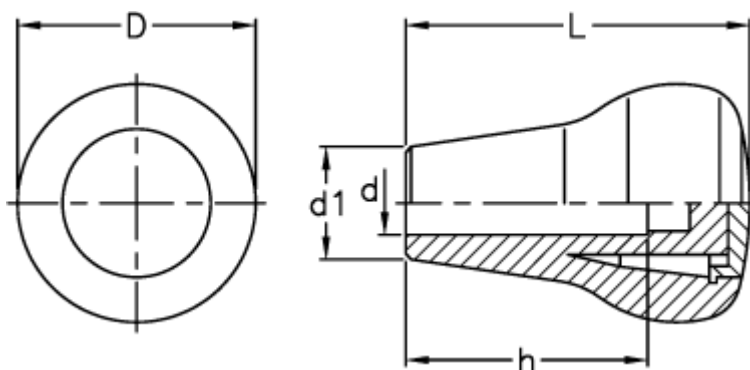

Article number: 2304026601

Description: E+G Handle
IEL.65 N-10

Measures

$d = 10$

$D = 45$

$d1 = 21$

$h = 50$

$L = 65$